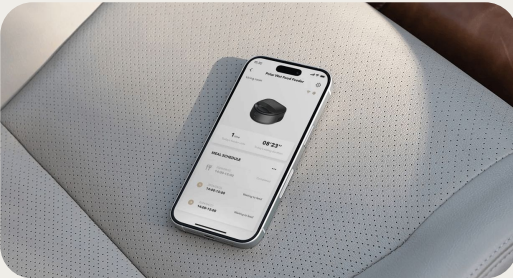

## Polar Smart Wet Food Feeder

### Wet food just got an upgrade

The Polar Smart Wet Food Feeder keeps 3 meals fresh for up to 3 days, and allows you to manage your pet's feeding schedule via the Petlibro app. So you can finally feed them wet food, whether you're at home or on the go.